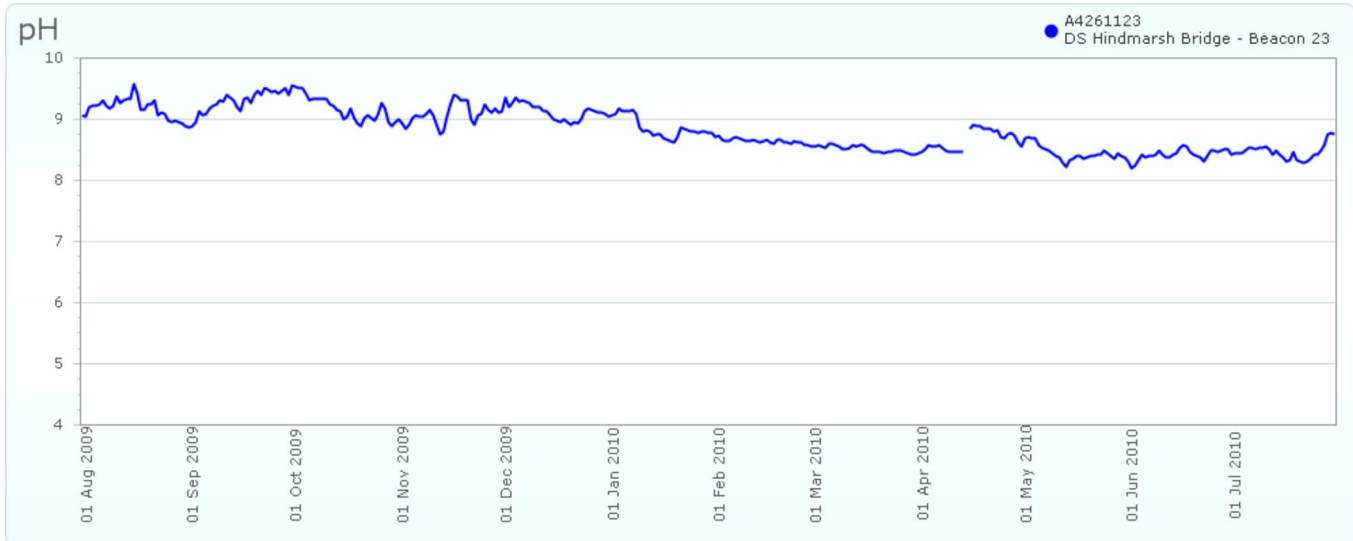

### Hourly Observations

Generated: Fri Jul 30 2010 09:01:50 GMT+0930